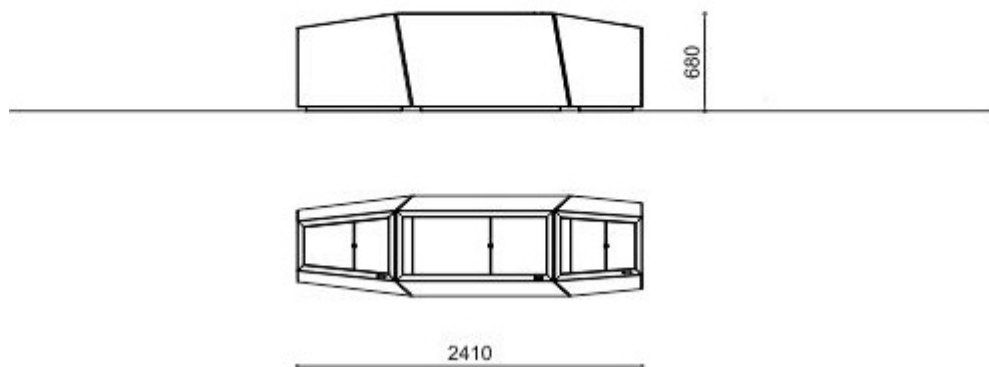

ALFA + BETA + GAMMA

Caption:

Description:

Dimensions: 501 x 250

aperture: 0

credit: Sabrina Tubia

camera:

caption: