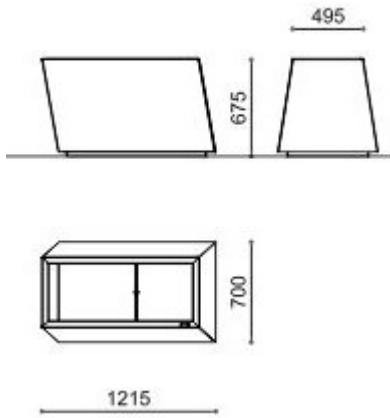

GAMMA

Caption:

Description:

Dimensions: 195 x 246

aperture: 0

credit: Sabrina Tubia

camera:

caption: