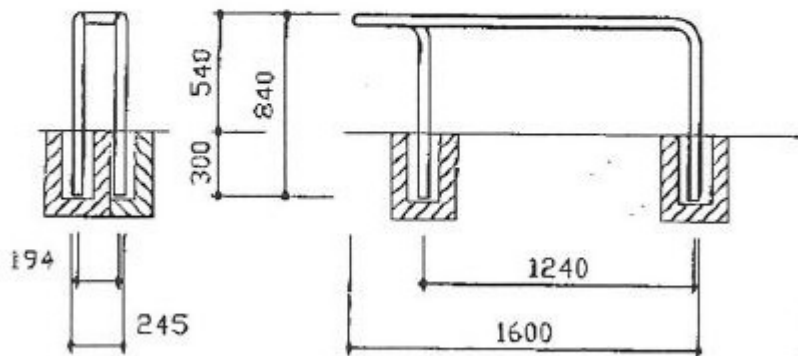

SIGMA-EINZELPARKER S 1E

Caption:

Description:

Dimensions: 487 x 354

aperture: 0

credit: Connex

camera:

caption: